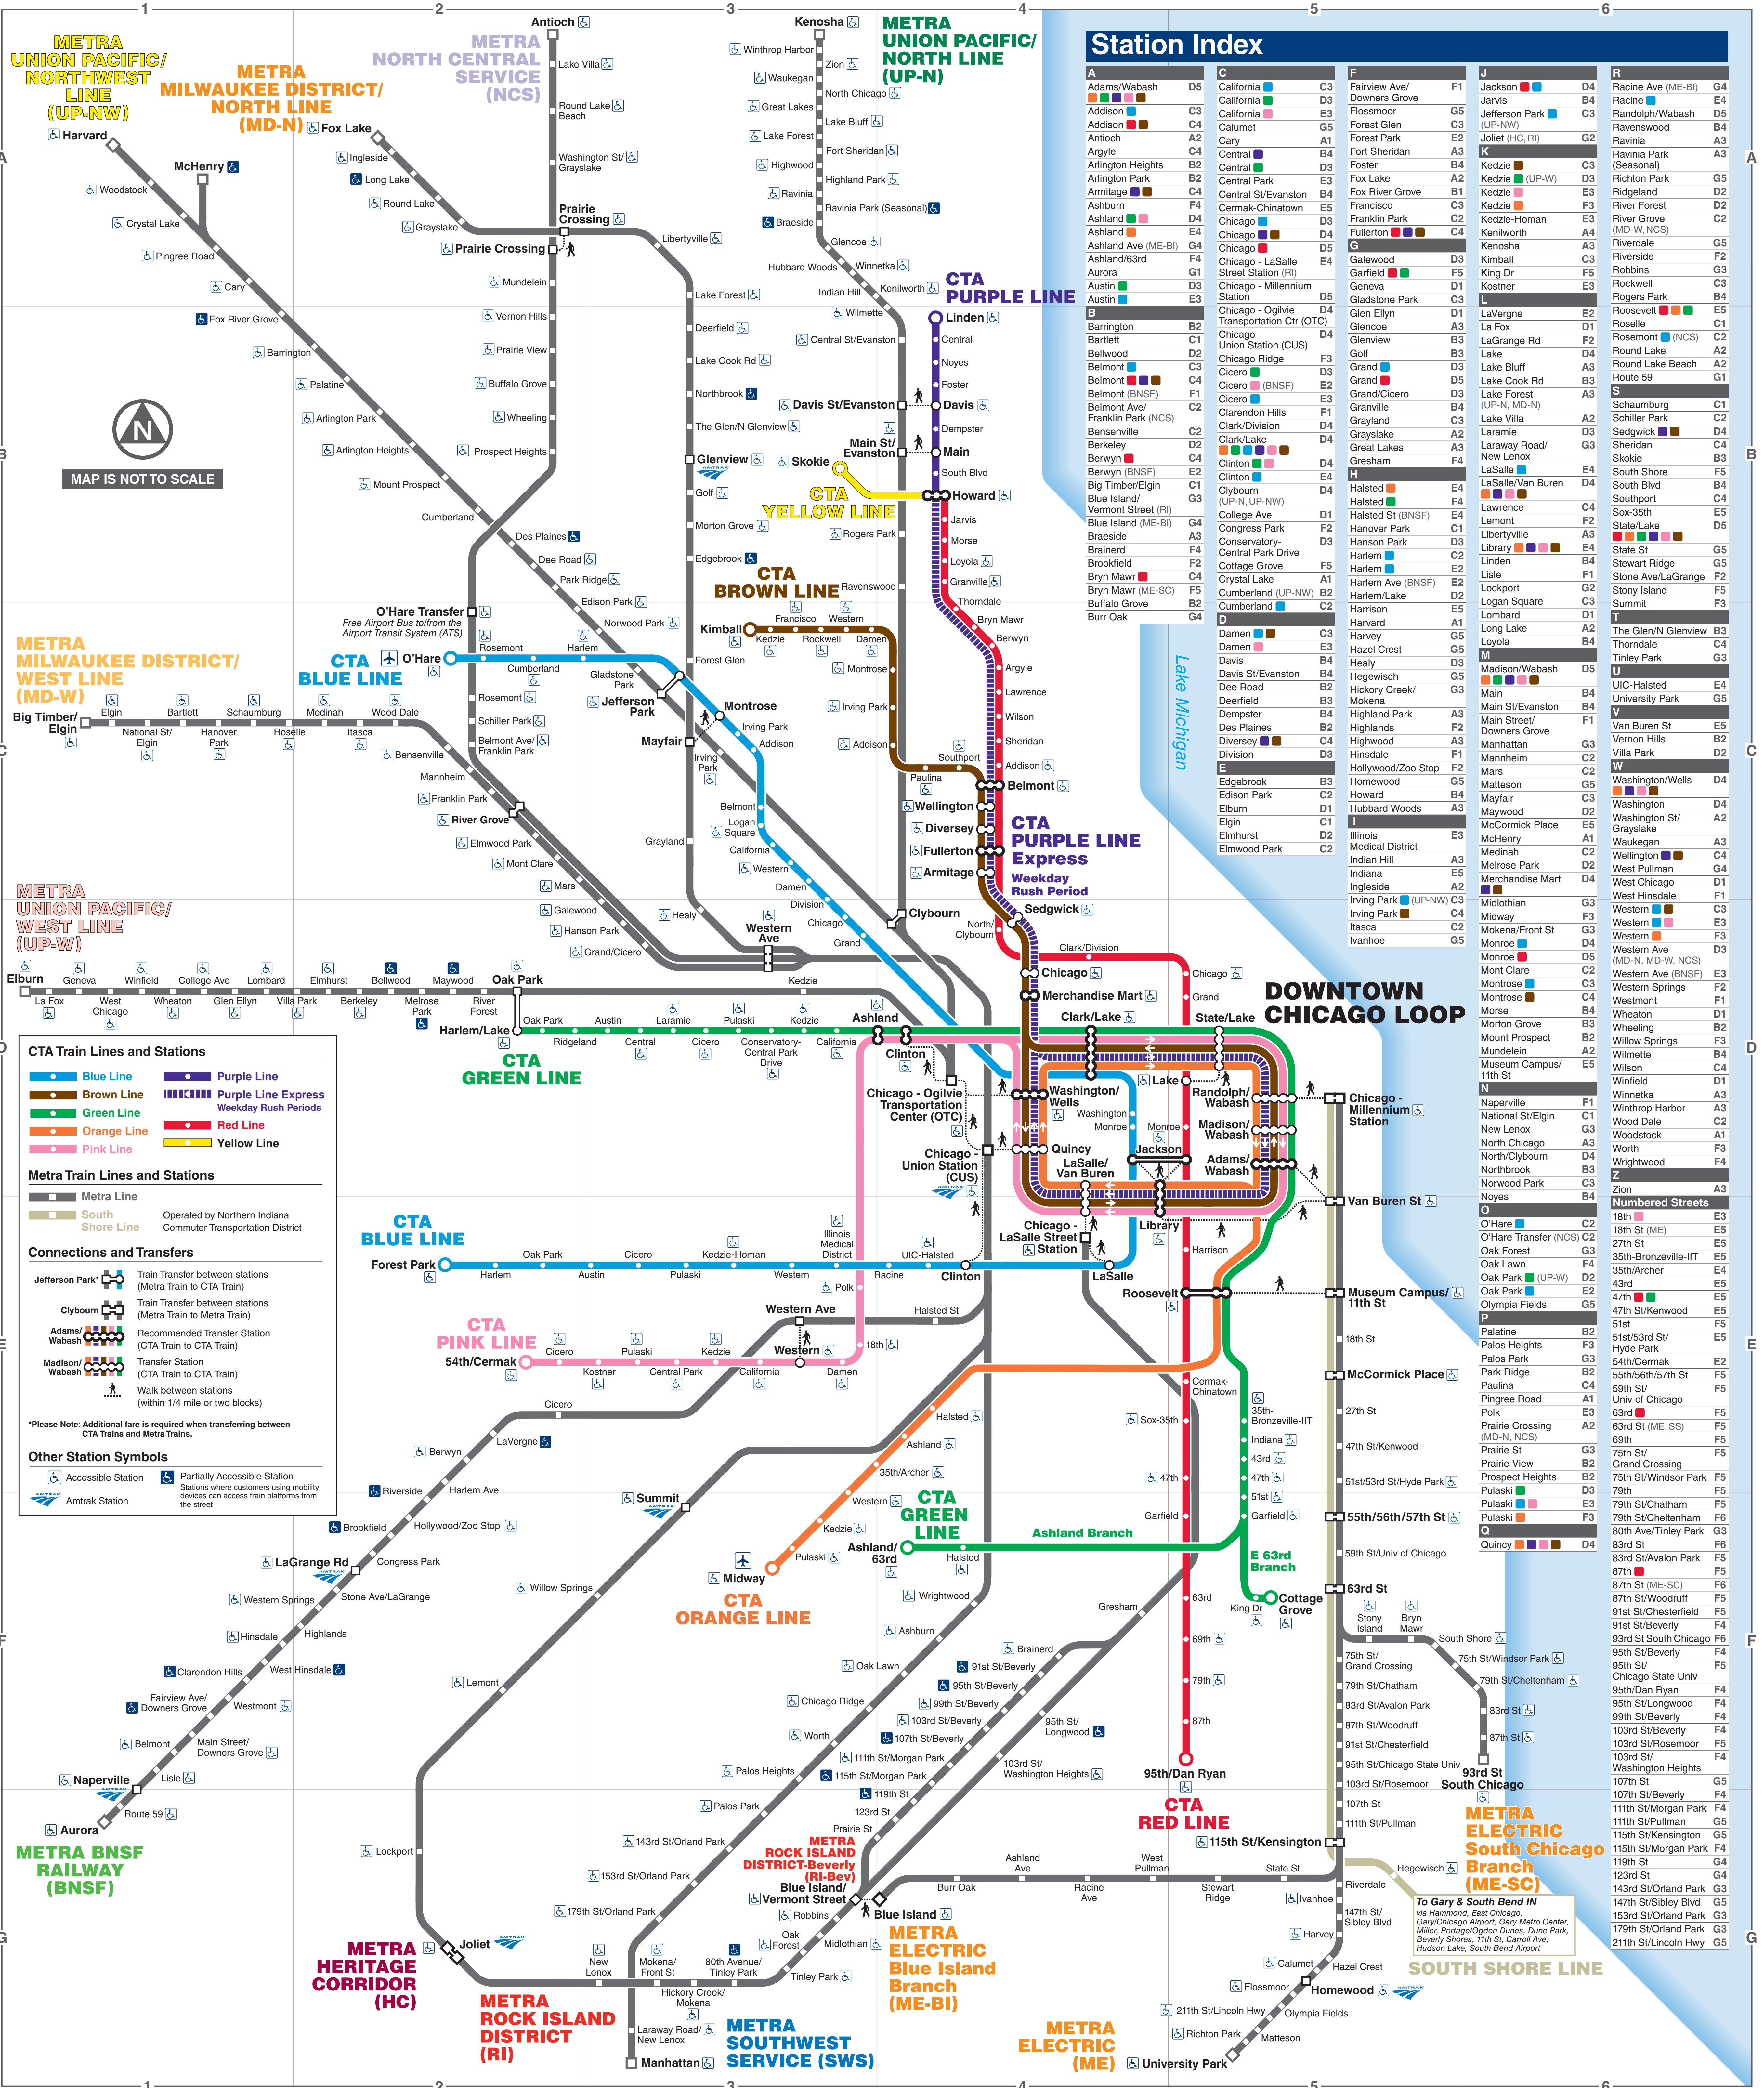

Train Connections

Northeastern Illinois Region

Station Index

A	Adams/Wabash D5	California C3	Fairview Ave/Downers Grove F1	Jackson D4	Racine Ave (ME-BI) G4
B	Belmont (BNSF) F1	Chicago - LaSalle B4	Franklin Park C2	Jefferson Park C3	Randolph/Wabash D5
C	Chicago - Ogilvie D4	Chicago - Union Station (CUS) D4	Grand C2	Joliet (HC, RI) G2	Ravina A3
D	Damen E3	Damen E3	Harlem C2	Kedzie (UP-W) D3	River Forest D2
E	Elmhurst D2	Elmhurst D2	Irving Park C3	Kedzie (UP-W) D3	River Grove C2
F	Fairview Ave/Downers Grove F1	Fairview Ave/Downers Grove F1	Irving Park C3	Kedzie (UP-W) D3	Riverdale G5
G	Garfield F5	Garfield F5	Irving Park C3	Kedzie (UP-W) D3	Riverside F2
H	Halsted E4	Halsted E4	Irving Park C3	Kedzie (UP-W) D3	Robbins G3
I	Indiana C2	Indiana C2	Irving Park C3	Kedzie (UP-W) D3	Rockwell C3
J	Jackson D4	Jackson D4	Irving Park C3	Kedzie (UP-W) D3	Rogers Park B4
K	Kedzie (UP-W) D3	Kedzie (UP-W) D3	Irving Park C3	Kedzie (UP-W) D3	Roseville C1
L	Lake Forest A3	Lake Forest A3	Irving Park C3	Kedzie (UP-W) D3	Rosemont (NCS) C2
M	Madison/Wabash D5	Madison/Wabash D5	Irving Park C3	Kedzie (UP-W) D3	Rosemont (NCS) C2
N	Naperville F1	Naperville F1	Irving Park C3	Kedzie (UP-W) D3	Rosemont (NCS) C2
O	O'Hare C2	O'Hare C2	Irving Park C3	Kedzie (UP-W) D3	Rosemont (NCS) C2
P	Palatine B2	Palatine B2	Irving Park C3	Kedzie (UP-W) D3	Rosemont (NCS) C2
Q	Quincy C3	Quincy C3	Irving Park C3	Kedzie (UP-W) D3	Rosemont (NCS) C2
R	Racine Ave (ME-BI) G4	Racine Ave (ME-BI) G4	Irving Park C3	Kedzie (UP-W) D3	Rosemont (NCS) C2
S	State St G5	State St G5	Irving Park C3	Kedzie (UP-W) D3	Rosemont (NCS) C2
T	Tinley Park G3	Tinley Park G3	Irving Park C3	Kedzie (UP-W) D3	Rosemont (NCS) C2
U	UIC-Halsted D5	UIC-Halsted D5	Irving Park C3	Kedzie (UP-W) D3	Rosemont (NCS) C2
V	Van Buren St E5	Van Buren St E5	Irving Park C3	Kedzie (UP-W) D3	Rosemont (NCS) C2
W	Washington D4	Washington D4	Irving Park C3	Kedzie (UP-W) D3	Rosemont (NCS) C2
X	Western Ave (BNSF) E3	Western Ave (BNSF) E3	Irving Park C3	Kedzie (UP-W) D3	Rosemont (NCS) C2
Y	Yonkers C2	Yonkers C2	Irving Park C3	Kedzie (UP-W) D3	Rosemont (NCS) C2
Z	Zion A3	Zion A3	Irving Park C3	Kedzie (UP-W) D3	Rosemont (NCS) C2
0-9	0-9	0-9	Irving Park C3	Kedzie (UP-W) D3	Rosemont (NCS) C2

CTA Train Lines and Stations

- Blue Line
- Brown Line
- Green Line
- Orange Line
- Pink Line
- Purple Line
- Purple Line Express
- Red Line
- Yellow Line

Metra Train Lines and Stations

- Metra Line
- South Shore Line

Connections and Transfers

- Jefferson Park
- Clybourn
- Adams/Wabash
- Madison/Wabash

Other Station Symbols

- Accessible Station
- Partially Accessible Station
- Amtrak Station

MAP IS NOT TO SCALE

*Please Note: Additional fare is required when transferring between CTA Trains and Metra Trains.